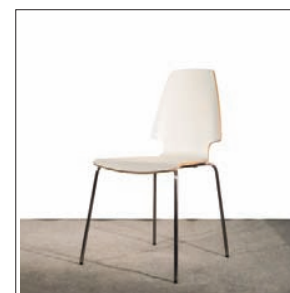

White veneer chair EUR 14.00
steel frame
Code 025.010.040.050