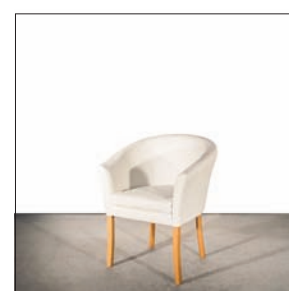

Total Mob table tall, snack-bar EUR 25.00
Code 025.010.030.044
(80 cm diameter; H: 110 cm)

Total Mob table EUR 25.00
Code 025.010.030.045
(80 cm diameter; H: 73 cm)

Coffee table 90/55 white EUR 15.00
Code 025.010.020.196
(90x55x45 cm)

Coffee table 55/55 birch effect EUR 25.00
Code 025.010.030.055
(55x55x45 cm)

Coffee table 55/55 Code EUR 25.00
025.010.030.050
(55x55x45 cm)

Cafe armchair, white EUR 40.00
Code 025.010.010.025
(70x70x80 cm)