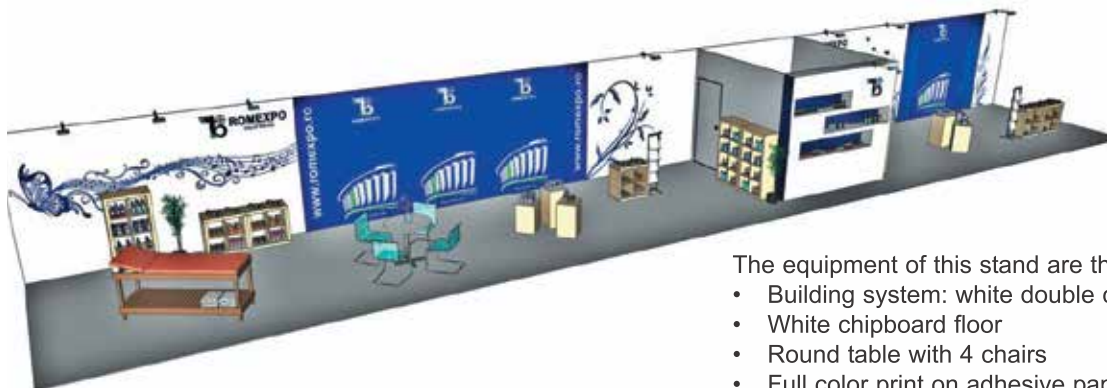

CORPORATE GIFTS SHOW

30 SEPTEMBER - 3 OCTOBER 2025

ROMEXPO

Cod: 01

Renting Indoor Standard Stand

- Walls on the outline (except the opened sides) from panels and modular structure (L panel = 1 m / H panel = 2,5 m / open H = 2,3 m)
- Carpet – one use only
- Fascia board with company name, on the open sides of the stand
- Electrical connection 230V/3kW.
- The stand also includes 1 sqm office (with 1 curtain, 1 pannel, 1 clothes hanger).

*) personalized offer depending on area

Cod: 05

Renting Stand PREMIUM

The equipment of this stand are the following

- Building system: white double chipboard melamine
- White chipboard floor
- Round table with 4 chairs
- Full color print on adhesive paper
- White leaflets display
- Clothes hanger, trash bin
- Ornamental plants
- Electrical connection 230V/3kW

*) personalized offer depending on area

Cod: 06

Renting Outdoor Standard Stand

- Walls on the outline, platform/stage, roof
- Carpet – one use only
- Fascia board with company name, on the main side of the booth
- Power panel 230V/3kW
- 1 table, 3 chairs, 1 garbage bin, 1 spotlights/4sqm, 1 plug
- The stand also includes 1 sqm office (with 1 curtain, 1 pannel, 1 clothes hanger)