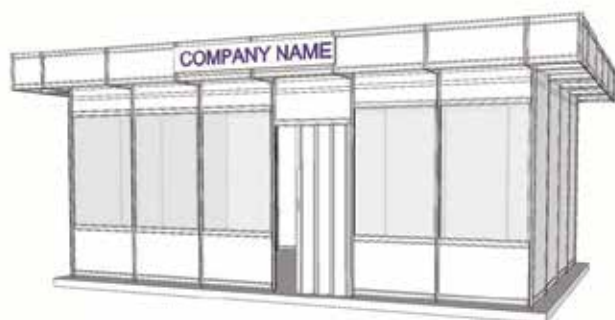

*) personalized offer depending on area

Cod: 06

Renting Outdoor Standard Stand

- Walls on the outline, platform/stage, roof
- Carpet – one use only
- Fascia board with company name, on the main side of the booth
- Power panel 230V/3kW
- 1 table, 3 chairs, 1 garbage bin, 1 spotlights/4sqm, 1 plug
- The stand also includes 1 sqm office (with 1 curtain, 1 pannel, 1 clothes hanger)